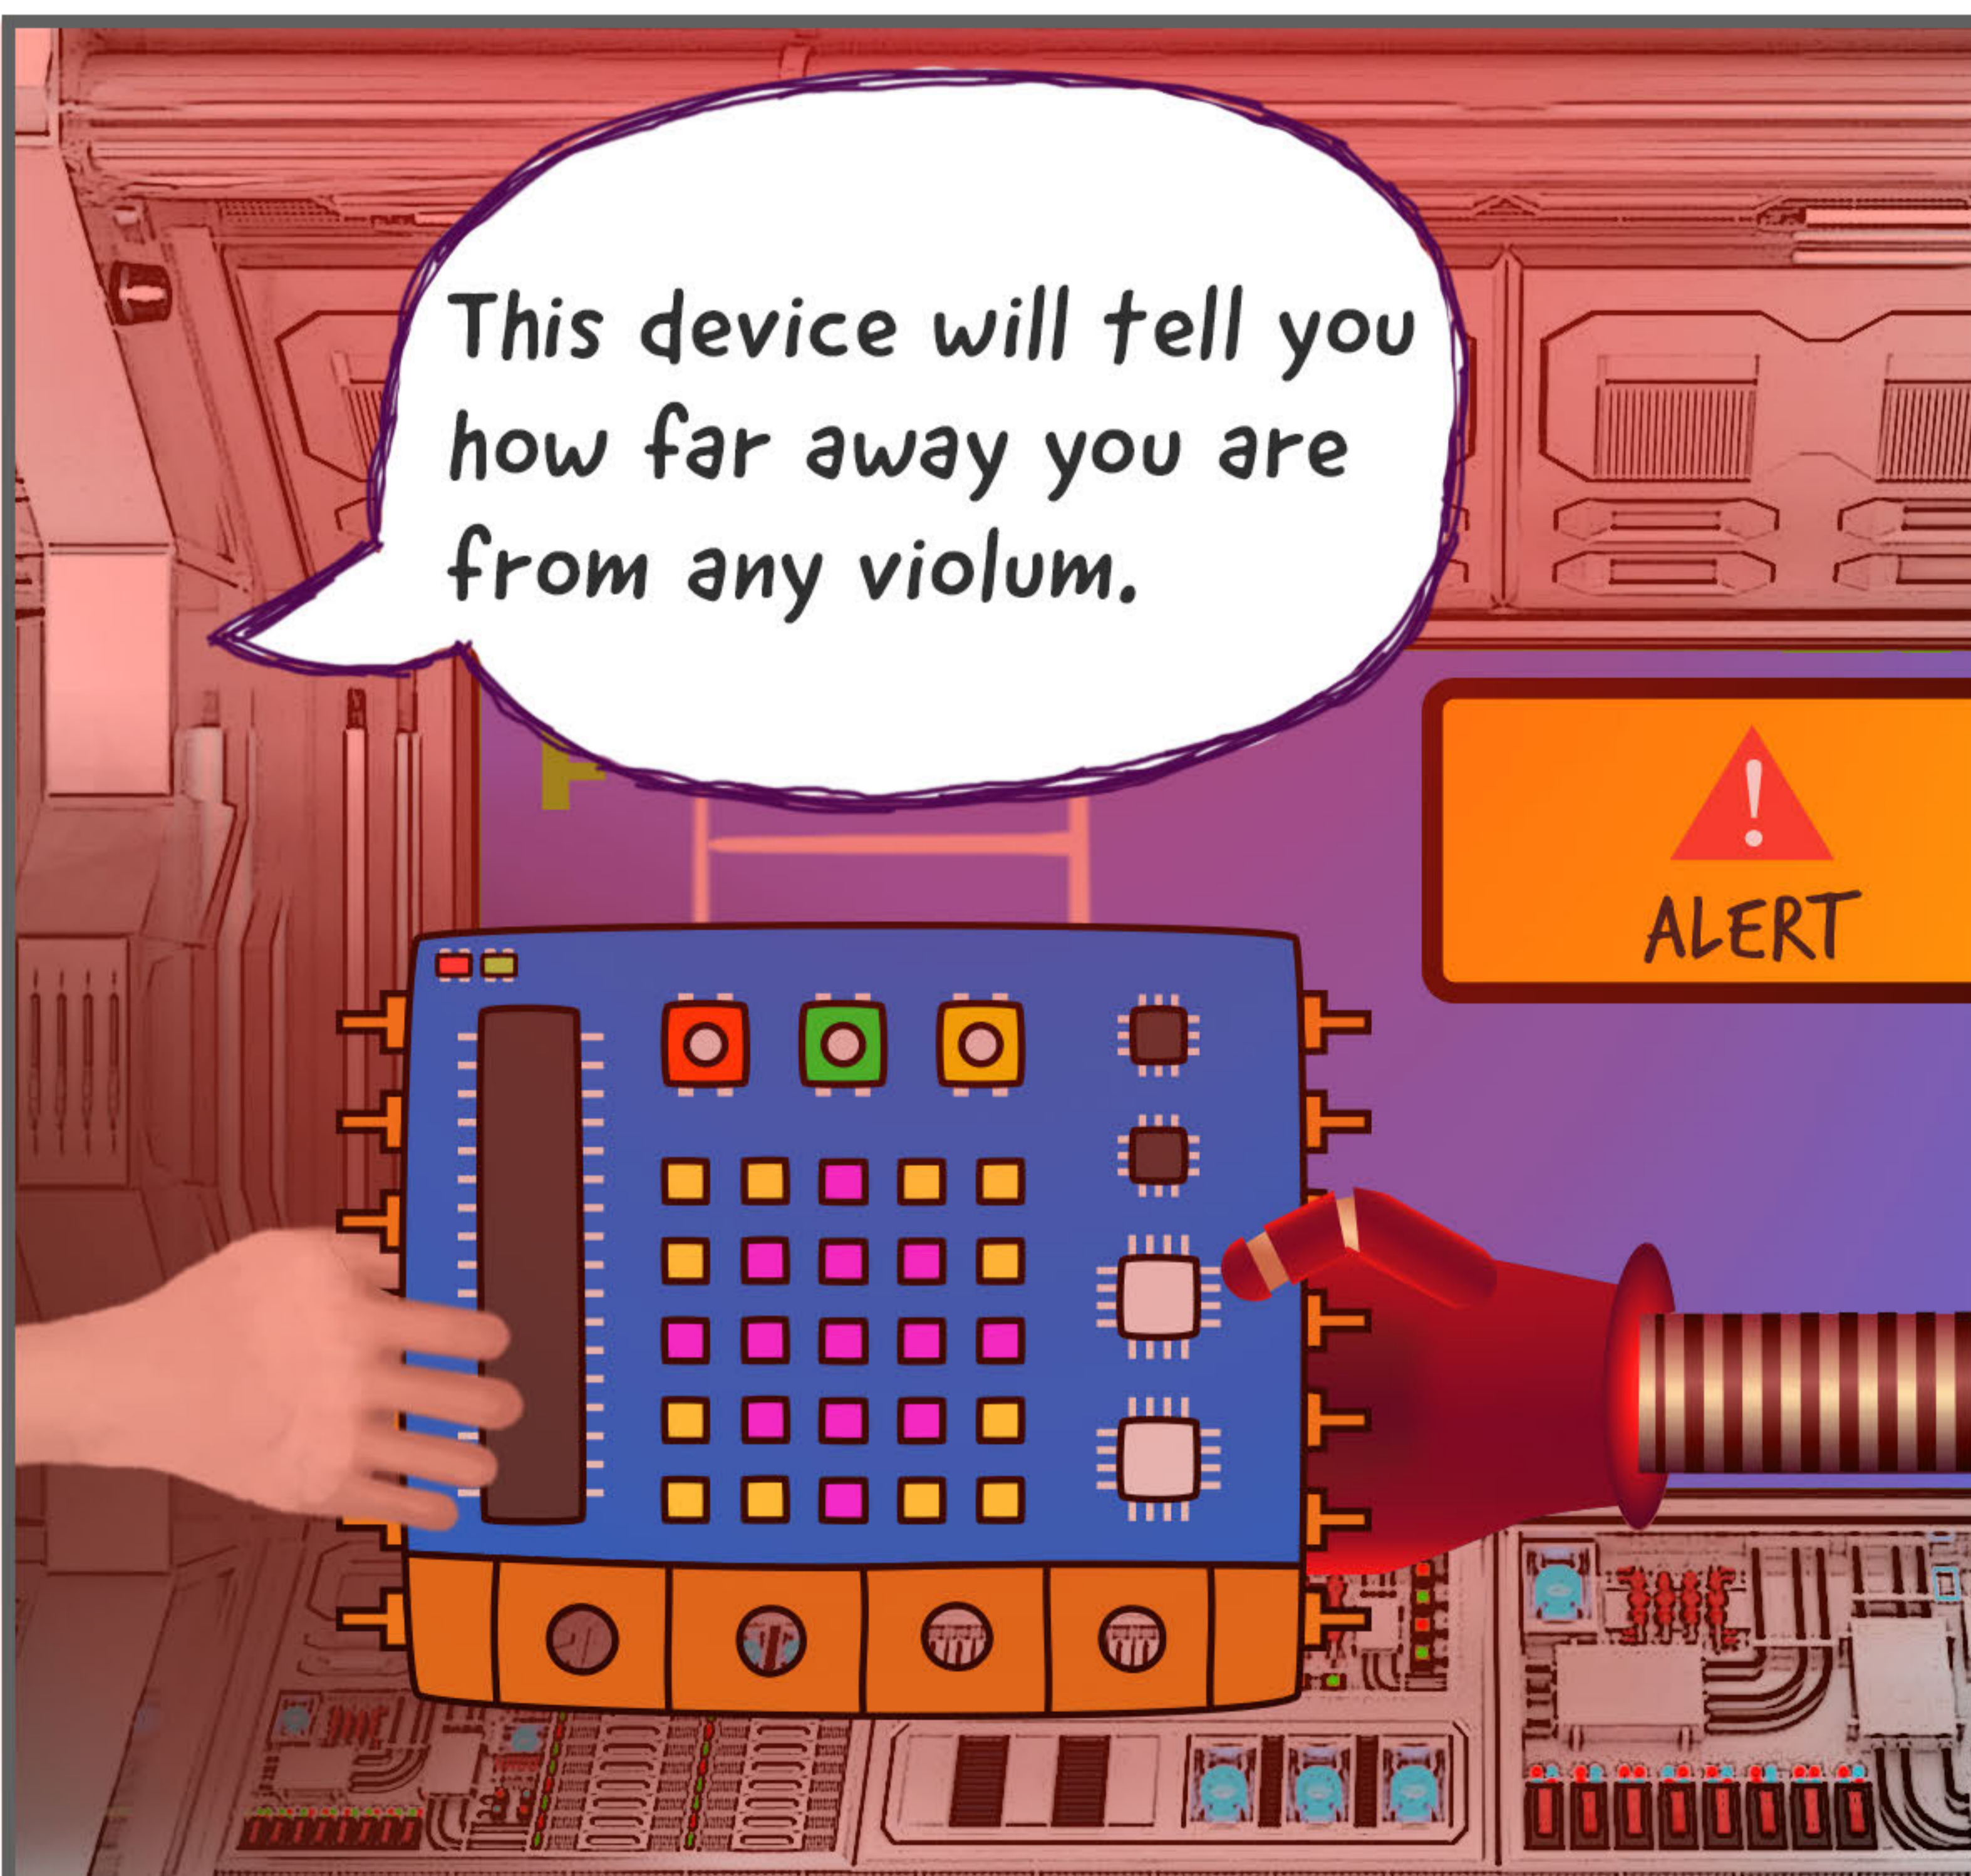

Switch and the Bots were surprised to see how low their violum levels had become.

Switch knew that violum crystals vibrate at their own unique frequency...

... she just needed a way to listen for that frequency.

Ruby took off and headed out across the planet. It wasn't long before Switch's device began picking up traces of violum buried beneath the sand.