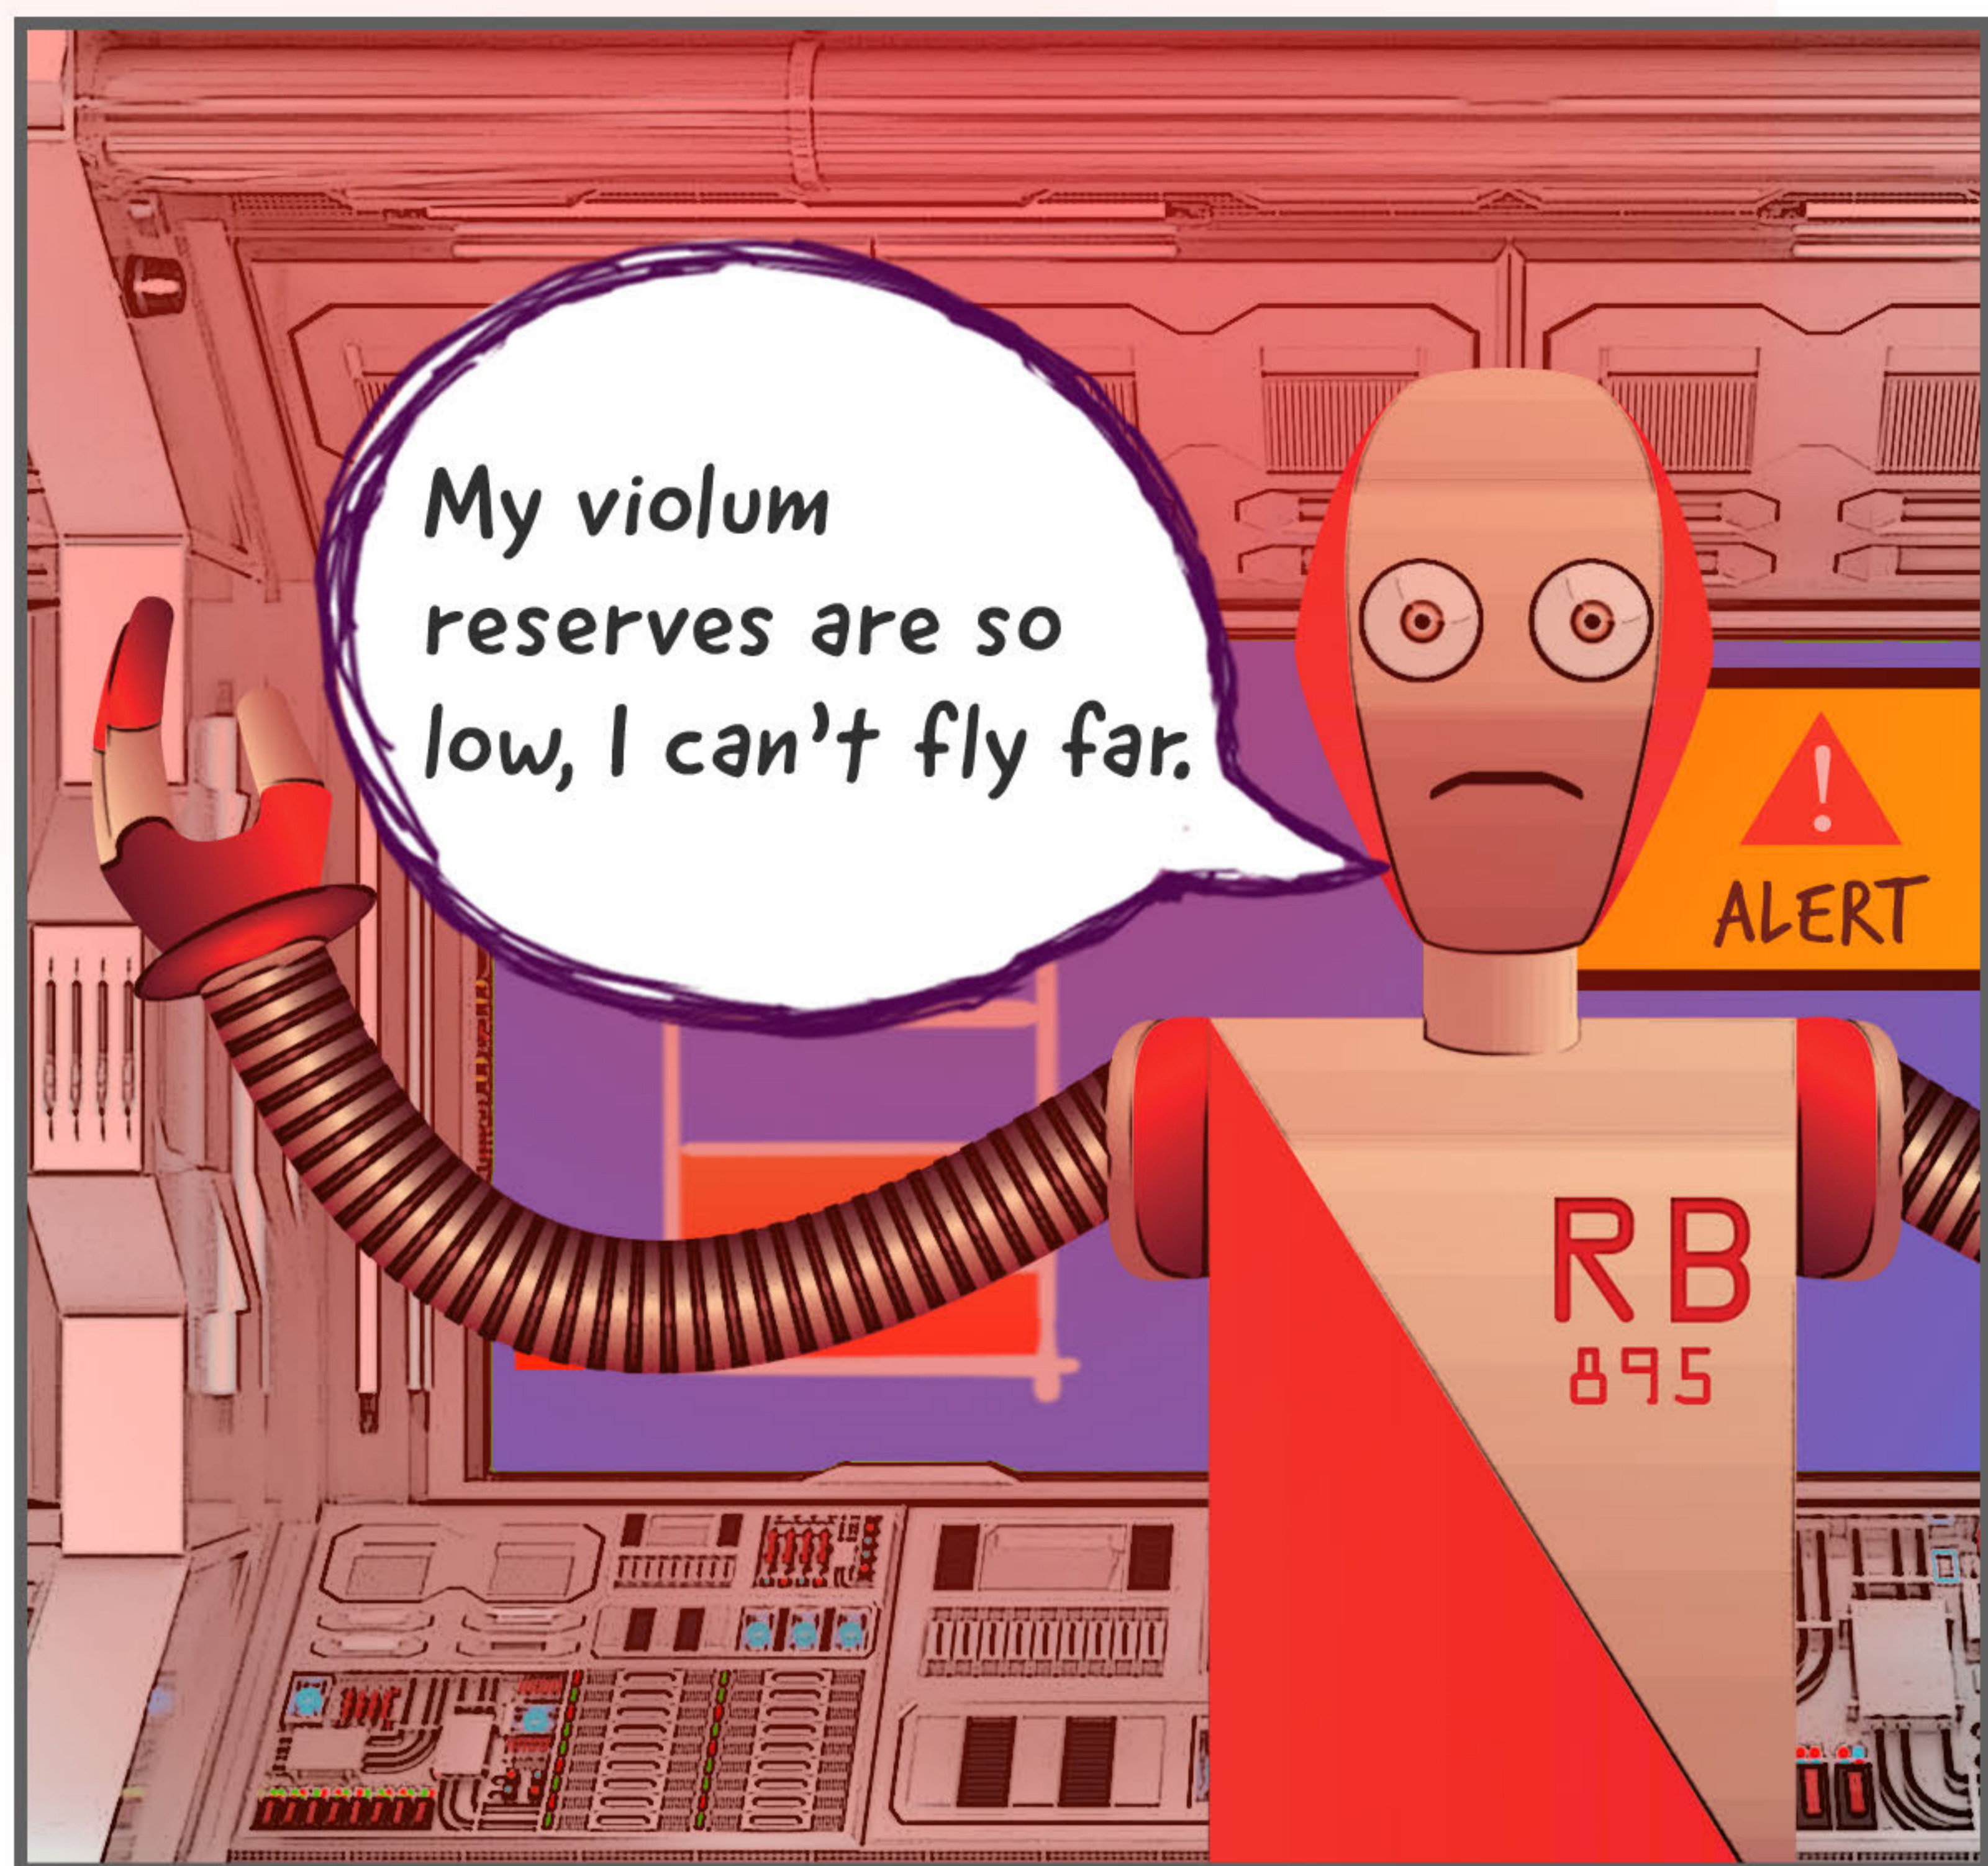

Switch and the Bots were surprised to see how low their violum levels had become.

Switch knew that violum crystals vibrate at their own unique frequency...

... she just needed a way to listen for that frequency.

Ruby took off and headed out across the planet. It wasn't long before Switch's device began picking up traces of violum buried beneath the sand.